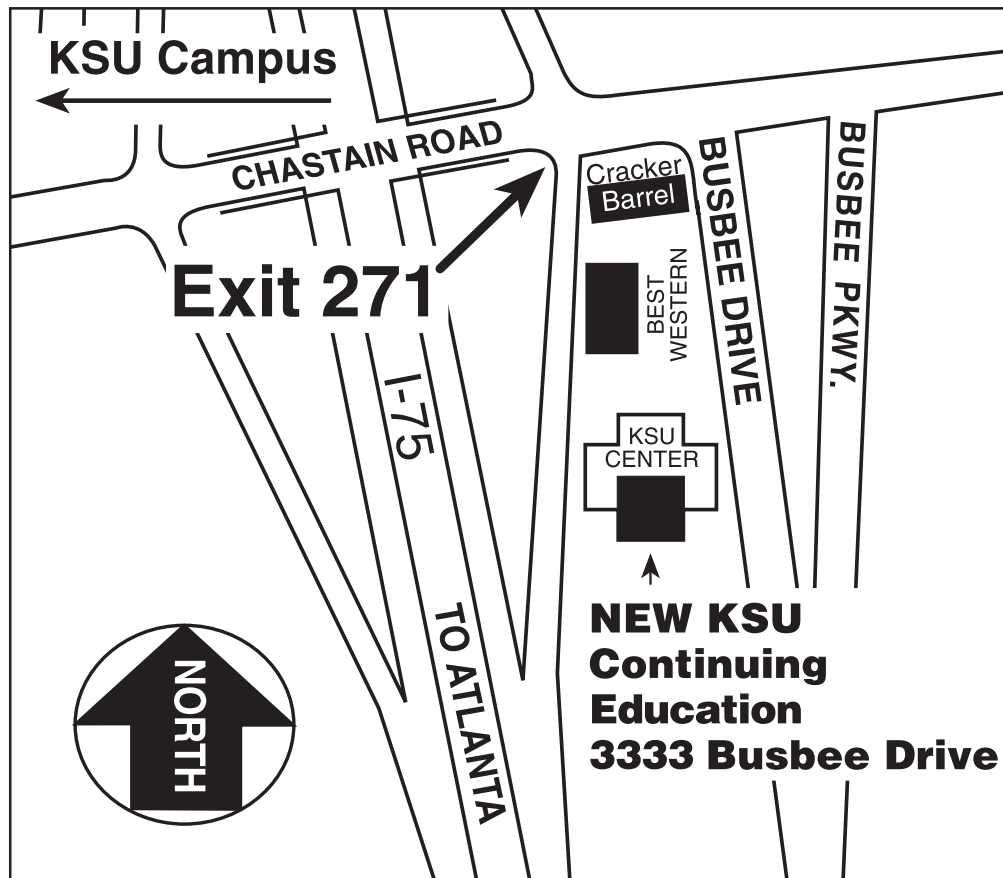

Continuing Education at Kennesaw State University

- Take I-75 North to Exit 271
- Turn right onto Chastain Road
- Turn right onto Busbee Drive
- Turn right at the second driveway of the KSU Center
- Continuing Education is located on the south side of the KSU Center, at **3333 Busbee Drive**